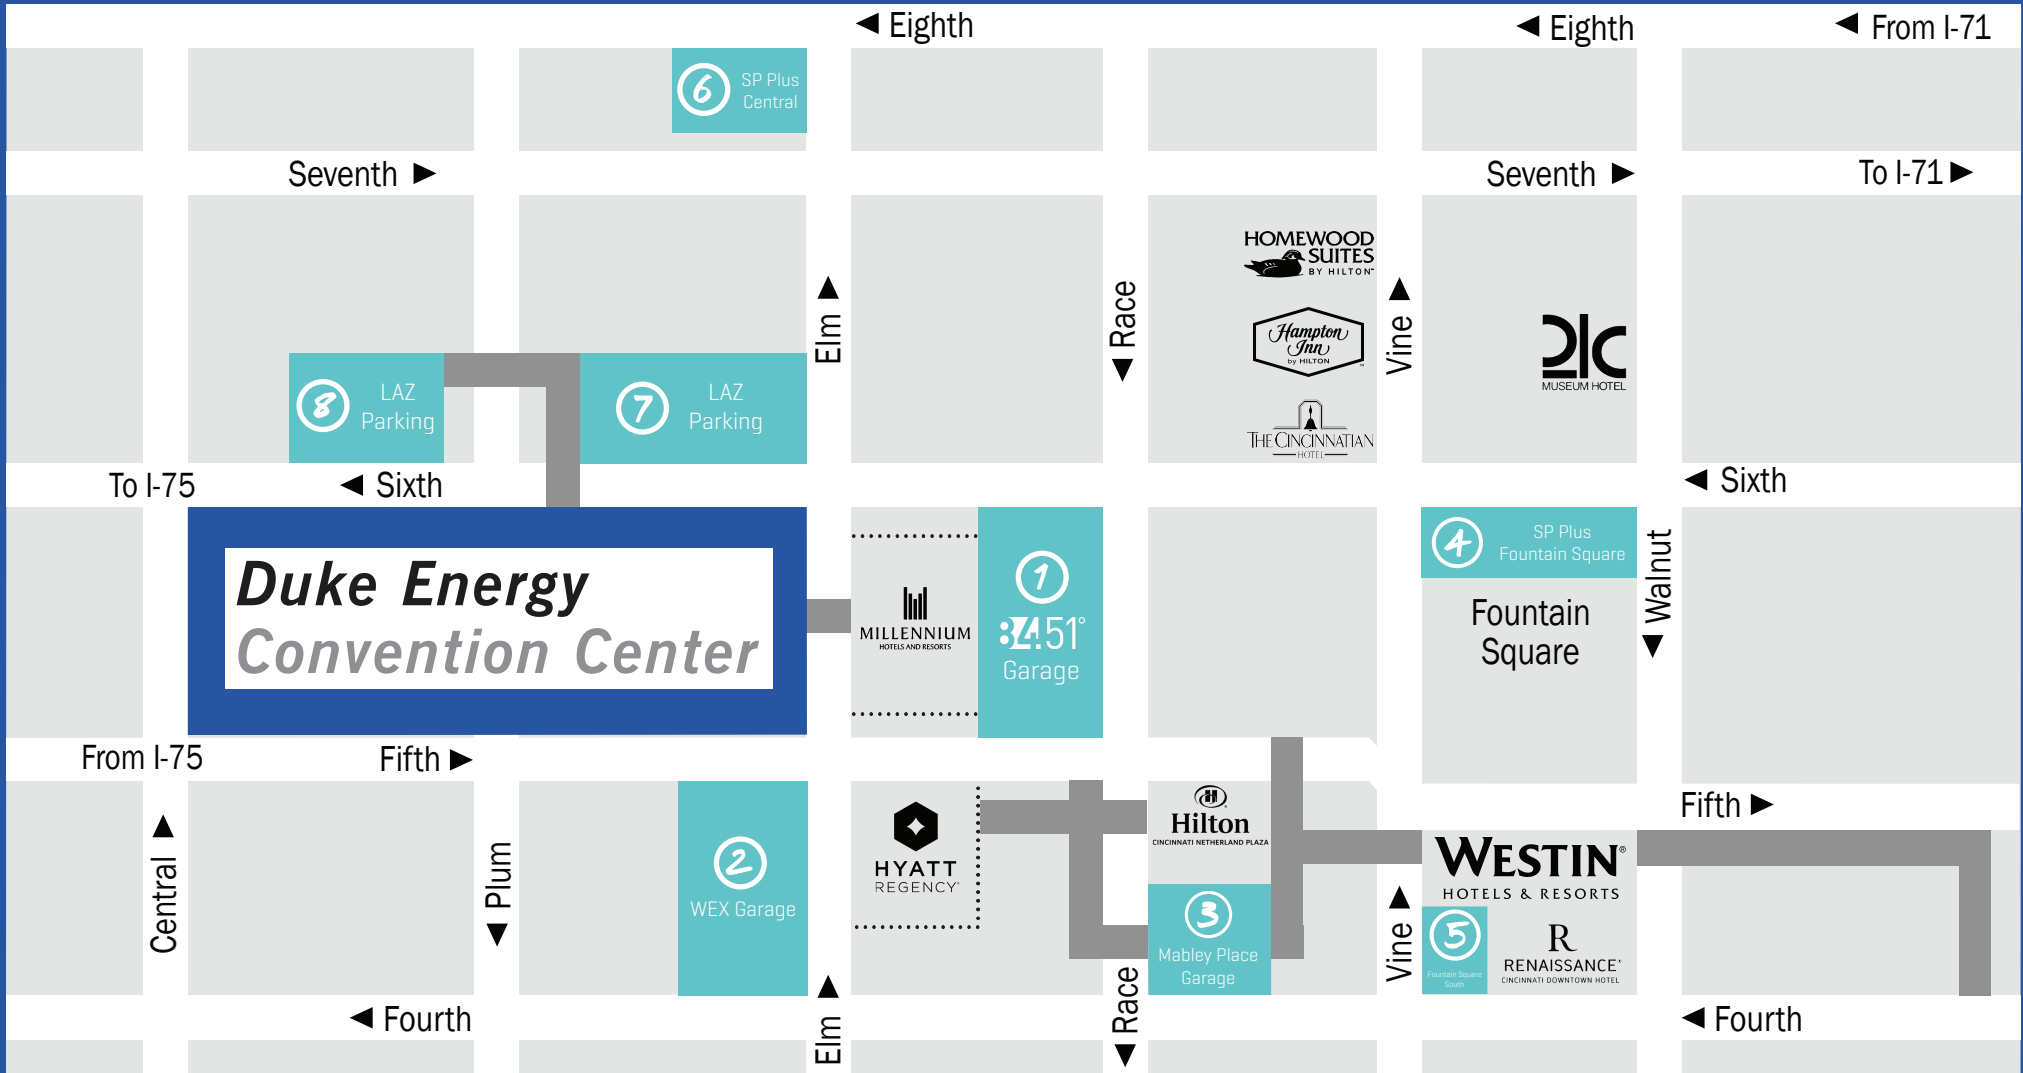

Downtown Cincinnati Preferred Convention Parking

Preferred Parking

Hourly/Daily Rate: Overnight:

1	\$2-17	\$21
2	\$15	\$21
3	\$1-17	\$21
4	\$1-17	\$21

Additional Parking

Hourly/Daily Rate: Overnight:

5	\$1-17	\$21
6	\$2-9	N/A
7	\$10-30	\$10-30
8	\$10-30	\$10-30

 Skywalk

*Rates subject to change

CINCINNATIUSA
CONVENTION & VISITORS BUREAU